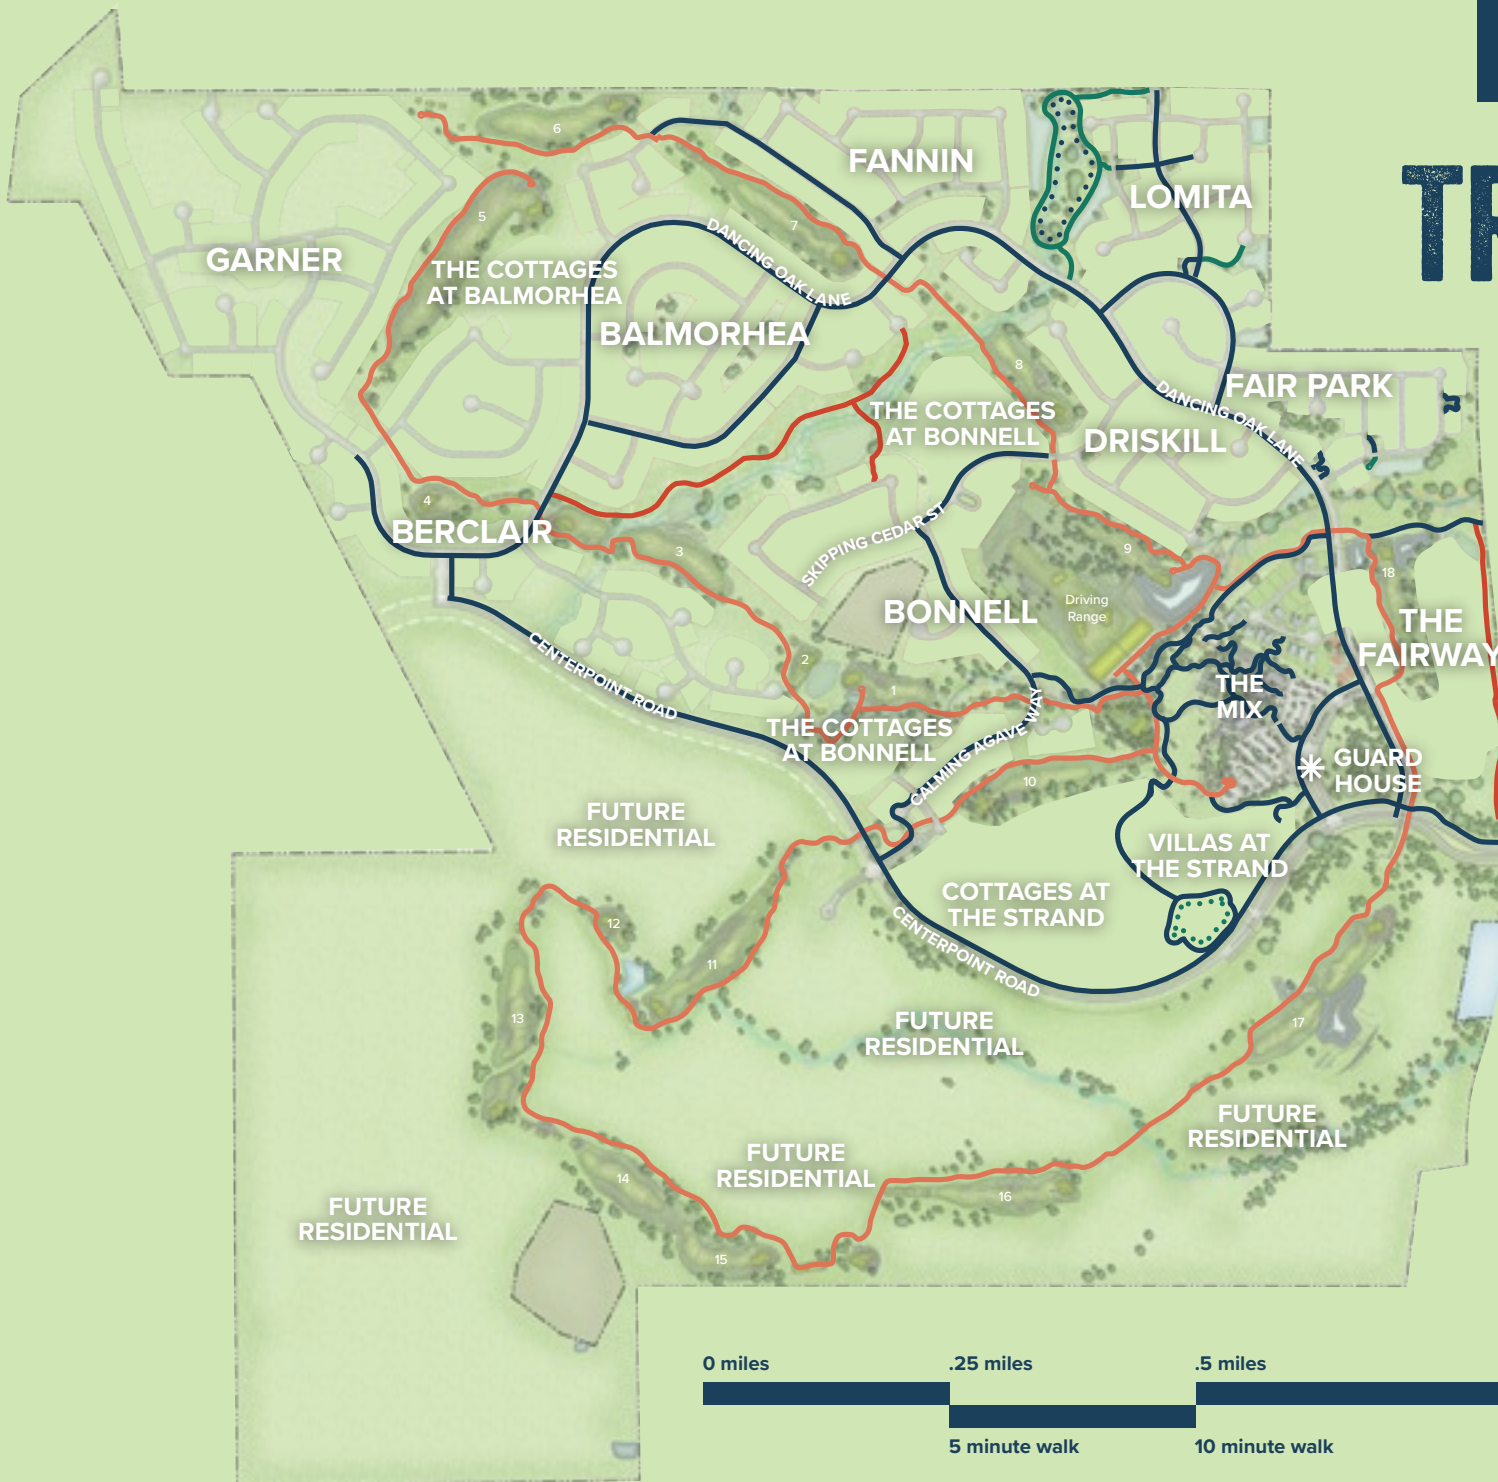

TRAIL MAP

Trail Types	
	Concrete Trail
	Gravel Trail
	Natural Surface Trail
	Golf Cart Path - <i>Authorized Golfers Only</i>

Routes	Loop Length
	The Strand Loop .24 miles
	Willow Creek North .43 miles